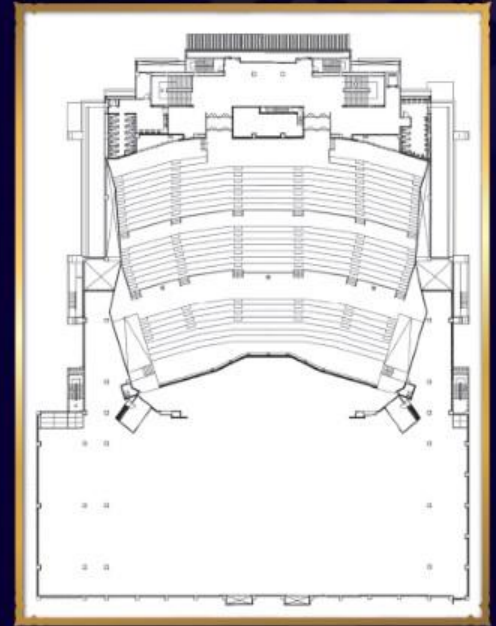

**SIAM
NIRAMIT
PHUKET**