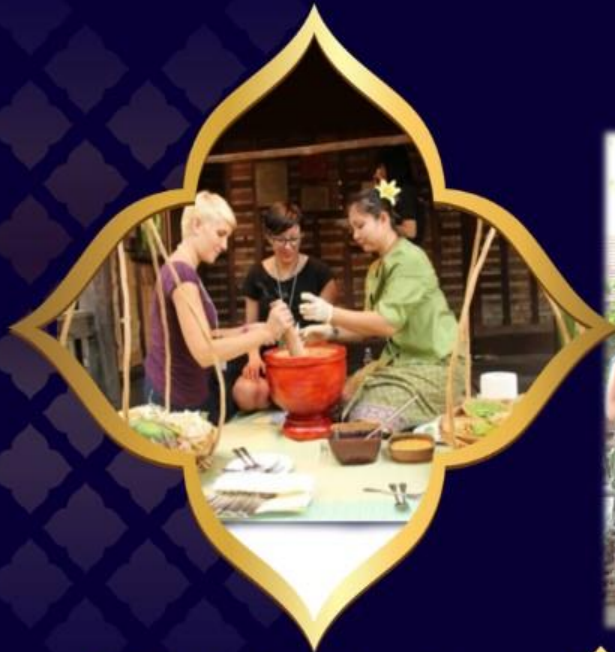

Anything is possible at Siam Niramit Phuket.

❖ THAI VILLAGE ❖

❖ Thai Cooking Class

❖ Team Building

❖ Painting umbrella

❖ Classic Thai Music Lessons

❖ Fruit Carving

❖ Make objects out of Palm Leaf